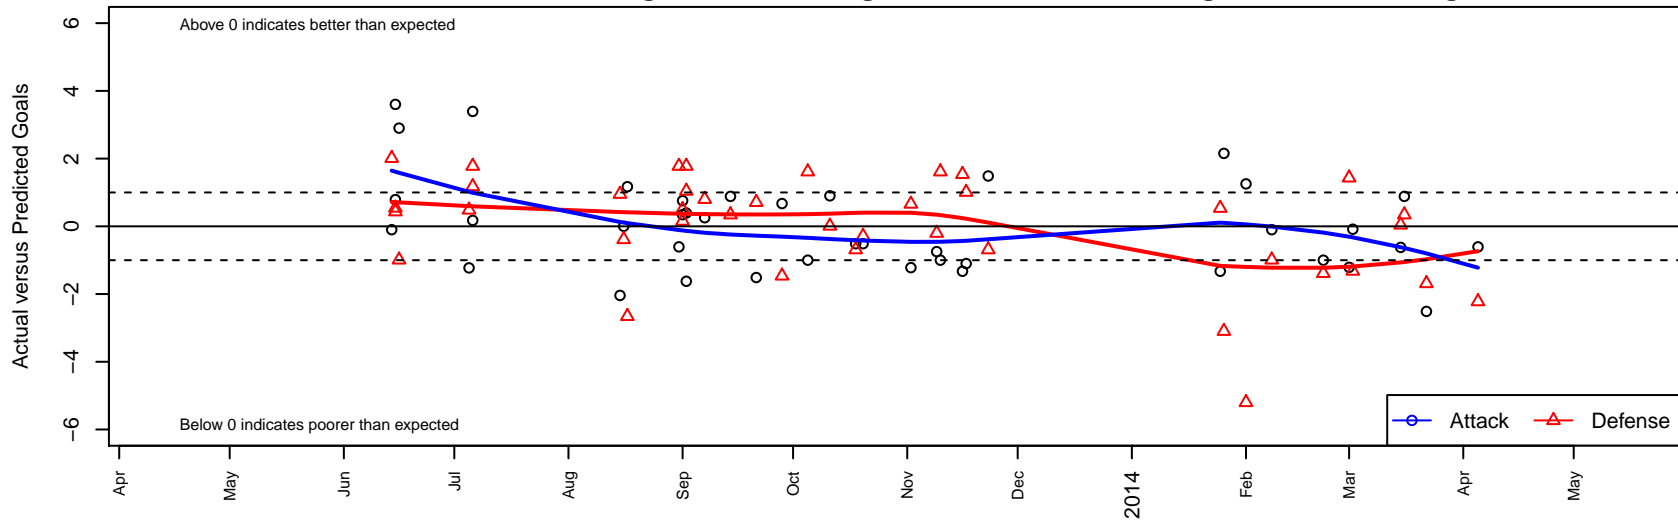

# Eastside FC White B02

Eastside FC  
 Preston, WA  
 B02 total strength=597  
 attack=0.67 defense=0.37  
 fall league = RCL B02 Div 2, Spr RCL B02 Div :  
 alt names used:  
 EFC B02 White  
 Eastside FC White [B02]  
 EASTSIDE FC BU02 WHITE (USA)  
 Eastside FC BU11 02 White B

Venues played:  
 Rainier Challenge Copa U11  
 Sounders FC Cup BU11  
 Bigfoot Gold U11  
 Labor Day Cup BU11  
 RCL B02 Div 2  
 Spr RCL B02 Div 2  
 Challenge Cup B02 Division 2 – Challenge 2

**Eastside FC White B02**  
 Dots are actual minus expected GF (blue circles) and GA (red triangles).  
 Blue line is smoothed change in attack strength. Red is smoothed change in defense strength.